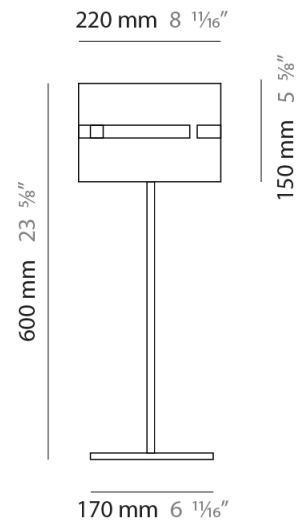

PROJECT	_____
TYPE	_____
SPECIFIER	_____
QUANTITY	_____
DATE	_____

LUZ OCULTA METAL PORTABLE

D54022-

base number   Finish
Options

1. To build a product code in our configurator select the specify button on the base model # product page
2. To build a manual product code on this datasheet choose from the options listed below in blue font and add the suffix to the base model #

GENERAL

Series: Luz Oculta
Subseries: Luz Oculta Metal
Brand: Fambuena
Division: Design
Mounting Type: Portable
Mounting Location: Floor
Subcategory: Floor

PHYSICAL

Shape: Cylinder
Diameter (mm): 220
Diameter (in): 8 ¹¹/₁₆
Height (mm): 1500
Height (in): 59 ⁷/₁₆
Light Distribution: Direct / Indirect
Fixture Finish: [BRA](#) / [BRZ](#) / [ABR](#)
Fixture Material: Metal
Upon Request: Bolt Down

ELECTRICAL

Number of Lamps: 1
Lamp Type: LED Retrofit
Lamp Shape: B10
Bulb Included: Bulb Not Included
Max. Wattage Per Lamp (W): 4
Lamp Base: E12
Input Voltage (V): 120

LED

OPTICAL

RATINGS AND CERTIFICATIONS

Certified By: Certified for North American Standards
IP rating: IP20